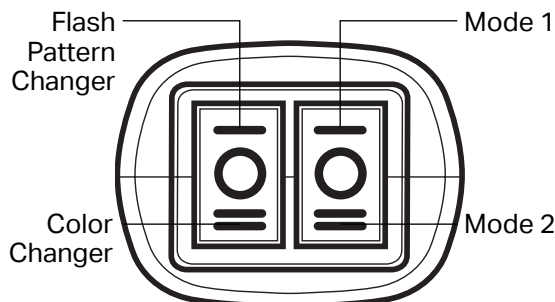

QUAD MINI LIGHTBAR

PART NUMBER: **Q-6120**

KEY FEATURES

- 15-programmable Color Settings: *Single, Dual, Tri & Quad*
- Syncs with T3, Cannon, Mirror Puck, FSM
- 2 user programmable modes
- Flood & Cruise mode pattern capable
- Magnet mount standard. Optional Permanent Mount
- 60° optical light spread for off-axis visibility
- Waterproof IP67 protection against any elements
- Easy field service with Plug-&-Play Connectivity
- Waterproof 3M Triple-bubble seal for protection
- Certified: SAE, CT13, KKK, NFPA & ECE R65 Class 1
- Cig-plug with color, pattern and switch modes:

QUICK FACTS

- Made in the USA
- 144 4 Watt Cree LEDs

SPECIFICATIONS

Dimensions	2.3" x 8.1" x 13.94"
Warranty	5 years
Voltage	10-18 Volts DC
Current Draw	5 Amps

WIRING DIAGRAM

Wire:	Function:
Red	12V+, Mode 1
Black	12V-, Ground
Yellow	12V+, Mode 2
White	12V+, Mode 3
Green	12V+, Color Change
Blue	12V-, Sync/Pattern