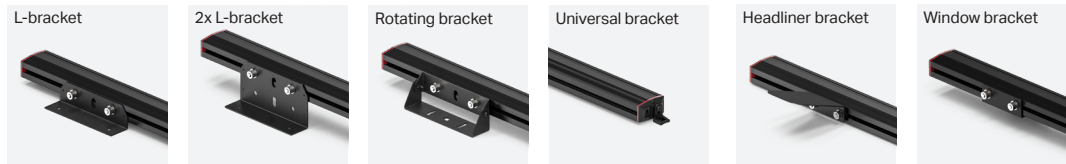

QUAD 800 LIGHTSTICK

A. Quad 800 Lightstick
B. Quad Converter

PART NUMBER	DIMENSIONS	VOLTAGE	CURRENT DRAW	LED COLORS
A. Q-0820	1.3" x 2.25" x 37.5"	10-18 V DC	6 Amps	R B A W
B. Q-0020	1" x 2.6" x 4.1"	10-18 V DC	1 Amp	

MOUNTING:

CERTIFICATIONS:

DESCRIPTION:

The Feniex Quad is the world's first 4-color emergency warning lighting line and the brightest in the industry. User programmable in red, blue, amber and white, the Quad offers endless customization while remaining competitively-priced. At Feniex Industries, we've seen the future. The future is one option for every first responder and construction site and one sku for every fleet manager. The future of safety comes in four colors and covers every application. The future is Quad.

- 15 programmable color settings: *single, dual, tri & quad*
- Programmable traffic advisor: *left, right and center-out*
- 4 programmable cut-off modes: *front, rear, driver and passenger*
- 15 programmable flash patterns
- 4 programmable cruise mode
- 3 programmable DOT functions: *stop, tail & turn*
- 3 programmable brightness levels: *10%, 50% & 100%*
- 4 programmable priority flashing modes
- Programmable California-red mode: 20 positions
- Built-in user programmable cut-off and flood modes
- 192x led count
- Purchase includes Quad 800, 2 bolts, 2 nuts and 2 washers
- 60° optical light spread
- 10' cable length
- Requires a Quad Converter. Not included with purchase