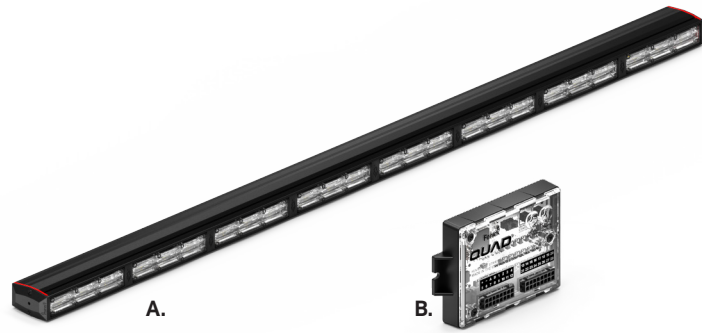

QUAD 800 LIGHTSTICK

A. Quad 800 Lightstick
B. Quad Converter

PART NUMBER	DIMENSIONS	VOLTAGE	CURRENT DRAW	LED COLORS
A. Q-0820	1.3" x 2.25" x 37.5"	10-18 V DC	6 Amps	R B A W
B. Q-0020	1" x 2.6" x 4.1"	10-18 V DC	1 Amp	

MOUNTING:

CERTIFICATIONS:

DESCRIPTION:

The Feniex Quad is the world's first 4-color emergency warning lighting line and the brightest in the industry. User programmable in red, blue, amber and white, the Quad offers endless customization while remaining competitively-priced. At Feniex Industries, we've seen the future. The future is one option for every first responder and construction site and one sku for every fleet manager. The future of safety comes in four colors and covers every application. The future is Quad.

- 15 programmable color settings: *single, dual, tri & quad*
- Programmable traffic advisor: *left, right and center-out*
- 4 programmable cut-off modes: *front, rear, driver and passenger*
- 15 programmable flash patterns
- 4 programmable cruise mode
- 3 programmable DOT functions: *stop, tail & turn*
- 3 programmable brightness levels: *10%, 50% & 100%*
- 4 programmable priority flashing modes
- Programmable California-red mode: 20 positions
- Built-in user programmable cut-off and flood modes
- 192x led count
- Purchase includes Quad 800, 2 bolts, 2 nuts and 2 washers
- 60° optical light spread
- 10' cable length
- Requires a Quad Converter. Not included with purchase