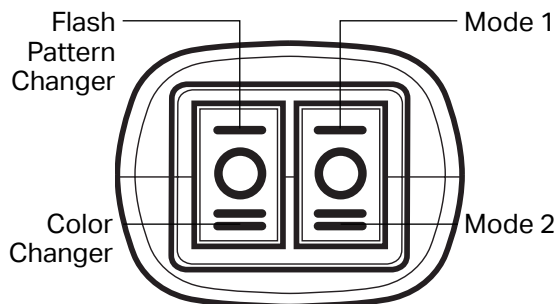

# QUAD 2X DASH

PART NUMBER: **Q-2120**

## ▲ KEY FEATURES

- 15-programmable Color Settings: *Single, Dual, Tri & Quad*
- Syncs with T3, Cannon, Under Mirror Puck, FSM
- 2-user programmable modes
- Flood mode pattern capable
- Cruise mode pattern capable
- Stop, turn & tail pattern capable
- Built-in shield to protect against flash back
- 60° optical light spread for Off-axis visibility
- Comes with 2 mounting options: *suction-cup & 3M permanent tape*
- Cig-plug with color, pattern & mode switches

## ▲ QUICK FACTS

- Made in the USA
- 48 4 Watt Cree LEDs
- Cable length: 8 feet
- SAE, CT13, KKK, NFPA & ECE R65 Class 1 certified

## ▲ SPECIFICATIONS

Dimensions	1.7" x 4.97" x 13.8"
Warranty	5 years

Voltage	10-18 Volts DC
Current Draw	1.5 Amp