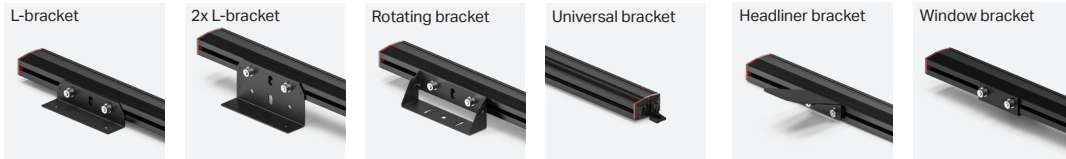

FUSION-S ROCKER PANELS

A. Fusion-S Rocker Panels

PART NUMBER	DIMENSIONS	VOLTAGE	CURRENT DRAW	LED COLORS
A. FS-8816	1.22" x 64" x 2.25"	10-18 V DC	12 Amps	R B A W G

MOUNTING:

CERTIFICATIONS:

DESCRIPTION:

The Feniex Fusion-S is the next evolution of the Fusion series. It is the world's brightest and most competitively priced emergency warning line. User configurable in red, blue, amber, white, and green, the Fusion-S offers the user a new and improved 40-degree optic that is 60% brighter than the previous Fusion family. No lighting line can compare to the brightness and light performance of the Fusion-S series.

- Available in Single Colors: R, B, A, W, G
- 2 programmable priority flashing modes
- Multiple programmable modes:
 - Flood modes
 - Stop, tail & turn signal patterns
 - Cruise mode patterns
 - Traffic advisor modes
 - Cut-off modes
 - Dim modes
- 96x single color led count
- 16 programmable flash patterns
- Field servicable
- 40° optical light spread for long-range visibility
- 10' cable length
- Sold in sets of 2

Military-grade Aluminum

Anti-yellowing & anti-cracking clear-coated polycarbonate Lens