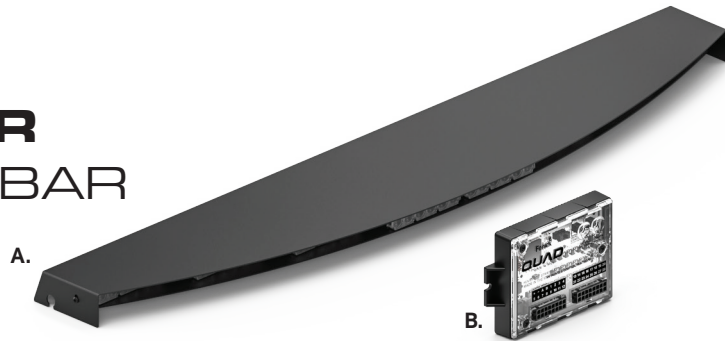

FUSION-S REAR INTERIOR LIGHTBAR

A. Fusion Rear Lightbar
B. Quad Converter

PART NUMBER	DIMENSIONS	VOLTAGE	CURRENT DRAW	LED COLORS
A. FS-2811	1" x 2.25" x 37.5"	10-18 V DC	5 Amps	R B A W G

CERTIFICATIONS:

DESCRIPTION:

The Feniex Fusion-S is the next evolution of the Fusion series. It is the world's brightest and most competitively priced emergency warning line. User configurable in red, blue, amber, white, and green, the Fusion-S offers the user a new and improved 40-degree optic that is 60% brighter than the previous Fusion family. No lighting line can compare to the brightness and light performance of the Fusion-S series.

- Available in Single Colors: R, B, A, W, G
- 3 programmable priority flashing modes
- Multiple programmable modes:
 - Flood modes
 - Stop, tail & turn signal patterns
 - Cruise mode patterns
 - Traffic advisor modes
 - Cut-off modes
 - California Red option
 - Dim modes
- 48x single color led count
- 15 programmable flash patterns
- Field servicable
- 40° optical light spread for long-range visibility
- 10' cable length

Fusion-S Converter Wires

Military-grade Aluminum

Anti-yellowing & anti-cracking clear-coated polycarbonate Lens