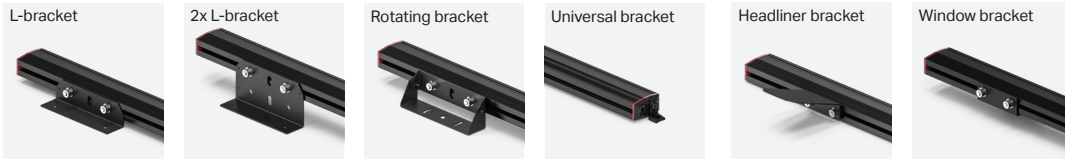

FUSION-S 800 LIGHTSTICK

- A. Fusion-S 800 Lightstick
- B. Quad Converter

PART NUMBER	DIMENSIONS	VOLTAGE	CURRENT DRAW	LED COLORS
A. FN-0616	1.22" x 37.46" x 2.25"	10-18 V DC	6 Amps	R ■ B ■ A ■ W ■ G ■
B. Q-0020	1" x 2.6" x 4.1"	10-18 V DC	1 Amp	

MOUNTING:

CERTIFICATIONS:

DESCRIPTION:

The Feniex Fusion-S is the next evolution of the Fusion series. It is the world's brightest and most competitively priced emergency warning line. User configurable in red, blue, amber, white, and green, the Fusion-S offers the user a new and improved 40-degree optic that is 60% brighter than the previous Fusion family. No lighting line can compare to the brightness and light performance of the Fusion-S series.

- Available in Single Colors: R, B, A, W, G
- 4 programmable priority flashing modes
- Syncs with T3, Cannon, Under Mirror Puck and QSM
- Multiple programmable modes:
 - Flood modes
 - Stop, tail & turn signal patterns
 - Cruise mode patterns
 - Traffic advisor modes
 - Cut-off modes
 - California Red option
 - Dim modes
- 48x single color led count
- 15 programmable flash patterns
- Field servicable
- 40° optical light spread for long-range visibility
- 10' cable length

Fusion-S Converter Wires

Military-grade Aluminum

Anti-yellowing & anti-cracking clear-coated polycarbonate Lens