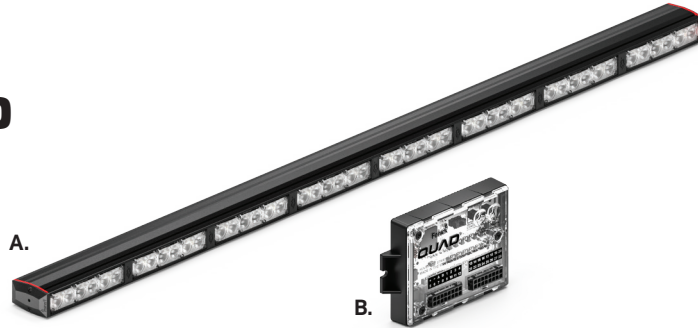

FUSION-S 800 LIGHTSTICK

- A. Fusion-S 800 Lightstick
- B. Quad Converter

PART NUMBER	DIMENSIONS	VOLTAGE	CURRENT DRAW	LED COLORS
A. FN-0616	1.22" x 37.46" x 2.25"	10-18 V DC	6 Amps	R ■ B ■ A ■ W ■ G ■
B. Q-0020	1" x 2.6" x 4.1"	10-18 V DC	1 Amp	

MOUNTING:

CERTIFICATIONS:

DESCRIPTION:

The Feniex Fusion-S is the next evolution of the Fusion series. It is the world's brightest and most competitively priced emergency warning line. User configurable in red, blue, amber, white, and green, the Fusion-S offers the user a new and improved 40-degree optic that is 60% brighter than the previous Fusion family. No lighting line can compare to the brightness and light performance of the Fusion-S series.

- Available in Single Colors: R, B, A, W, G
- 4 programmable priority flashing modes
- Syncs with T3, Cannon, Under Mirror Puck and QSM
- Multiple programmable modes:
 - Flood modes
 - Stop, tail & turn signal patterns
 - Cruise mode patterns
 - Traffic advisor modes
 - Cut-off modes
 - California Red option
 - Dim modes
- 48x single color led count
- 15 programmable flash patterns
- Field servicable
- 40° optical light spread for long-range visibility
- 10' cable length

Fusion-S Converter Wires

Military-grade Aluminum

Anti-yellowing & anti-cracking clear-coated polycarbonate Lens