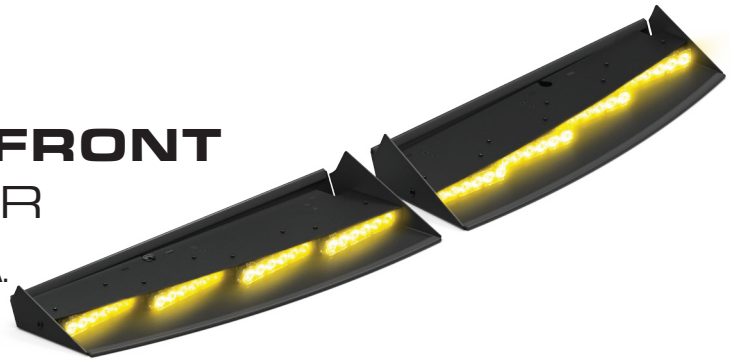

# FUSION® AMBER FRONT INTERIOR LIGHTBAR

A. Fusion® Amber Front Interior Lightbar

A.

PART NUMBER	DIMENSIONS	VOLTAGE	CURRENT DRAW	LED COLORS
A. FS-****-A	1.3" x 2.25" x 42.5"	10-18 V DC	6 Amps	A 

CERTIFICATIONS:

DESCRIPTION:

The Fusion Amber Series offers affordable, quality, American-made lighting products. The Fusion Amber products are 20% less money than the single color Fusion products, with all-amber color configurations.

- Available in Single Color Amber
- Compatible with Quad Converter for additional modes
- Compatible with a 4200 Mini Controller
- Moisture-resistant encapsulated modules
- Arrow Directional Modes:
  - 9 Directional Sequences
- 48x single color led count
- 16 programmable flash patterns
- Field servicable
- 40° optical light spread for long-range visibility
- 8' cable length
- 9600 Lumens
- Cable length: 15'
- IP67 Weather-resistant
- 1 User Programmable Modes

Fusion Amber Wires

Military-grade Aluminum

Anti-yellowing & anti-cracking clear-coated polycarbonate Lens