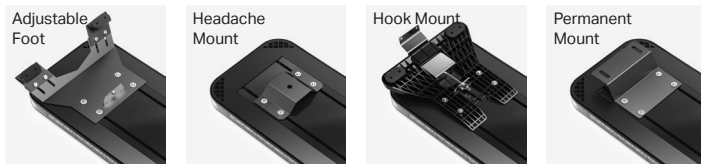

FUSION® AMBER TOW 60" LIGHTBAR

A. Fusion® Tow 60" Lightbar

PART NUMBER	DIMENSIONS	VOLTAGE	CURRENT DRAW	LED COLORS
A. FS-0320-A	1.6" x 11.8" x 59.8"	10-18 V DC	14 Amps	A  R  W 

MOUNTING:

CONFIGURATION:

CERTIFICATIONS:

- Available in Single Color Amber
- Compatible with a 4200 Mini, 4200 DL, Typhoon and Feniex ONE Controller
- Integrated features & functions:
 - Stop, Turn & Tail
 - Worklight
- 108x single color led count
- 15 programmable flash patterns
- Field servicable
- 40° optical light spread for long-range visibility
- 15' cable length
- Standard hook-mount supports 30+ vehicle makes & models
- 21600 Lumens
- IP66 Weather-resistant