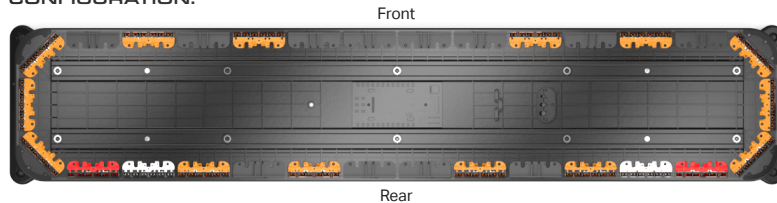

FUSION® AMBER TOW 60" LIGHTBAR

A. Fusion® Tow 60" Lightbar

PART NUMBER	DIMENSIONS	VOLTAGE	CURRENT DRAW	LED COLORS
A. FS-0320-A	1.6" x 11.8" x 59.8"	10-18 V DC	14 Amps	A  R  W 

MOUNTING:

CONFIGURATION:

CERTIFICATIONS:

- Available in Single Color Amber
- Compatible with a 4200 Mini, 4200 DL, Typhoon and Feniex ONE Controller
- Integrated features & functions:
 - Stop, Turn & Tail
 - Worklight
- 108x single color led count
- 15 programmable flash patterns
- Field servicable
- 40° optical light spread for long-range visibility
- 15' cable length
- Standard hook-mount supports 30+ vehicle makes & models
- 21600 Lumens
- IP66 Weather-resistant