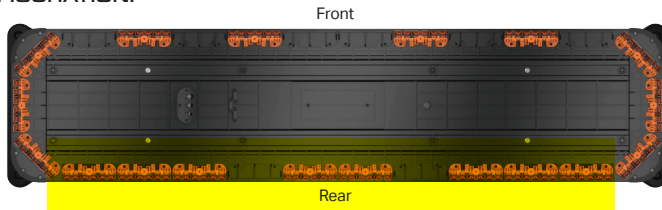

# FUSION® AMBER TOW 49" LIGHTBAR

A. Fusion® Amber Tow 49" Lightbar

A.

PART NUMBER	DIMENSIONS	VOLTAGE	CURRENT DRAW	LED COLORS
A. FS-0320-A	1.6" x 11.8" x 49.2"	10-18 V DC	14 Amps	A 

**MOUNTING:**

**CONFIGURATION:**

- Available in Single Color Amber
- Packaged with Quad Converter providing extra programming modes
- Compatible with a 4200 Mini, 4200 DL, Typhoon and Feniex ONE Controller
- Integrated features & functions:
  - Front and Rear Flashing Modes
  - Arrow Directional Modes
- 108x single color led count
- 16 programmable flash patterns
- Field servicable
- 40° optical light spread for long-range visibility
- 15' cable length
- Standard hook-mount supports 30+ vehicle makes & models
- 21600 Lumens
- Cable length: 15'
- IP66 Weather-resistant

Military-grade Aluminum

Anti-yellowing & anti-cracking clear-coated polycarbonate Lens