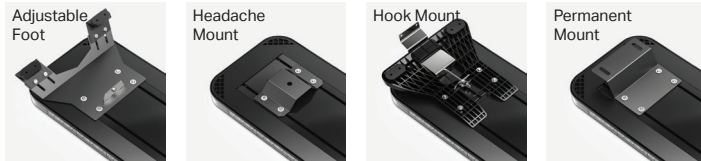

# FUSION® AMBER TOW 49" LIGHTBAR

A. Fusion® Amber Tow 49" Lightbar

A.

PART NUMBER	DIMENSIONS	VOLTAGE	CURRENT DRAW	LED COLORS
A. FS-0320-A	1.6" x 11.8" x 49.2"	10-18 V DC	14 Amps	A 

**MOUNTING:**

**CONFIGURATION:**

- Available in Single Color Amber
- Packaged with Quad Converter providing extra programming modes
- Compatible with a 4200 Mini, 4200 DL, Typhoon and Feniex ONE Controller
- Integrated features & functions:
  - Front and Rear Flashing Modes
  - Arrow Directional Modes
- 108x single color led count
- 16 programmable flash patterns
- Field servicable
- 40° optical light spread for long-range visibility
- 15' cable length
- Standard hook-mount supports 30+ vehicle makes & models
- 21600 Lumens
- Cable length: 15'
- IP66 Weather-resistant