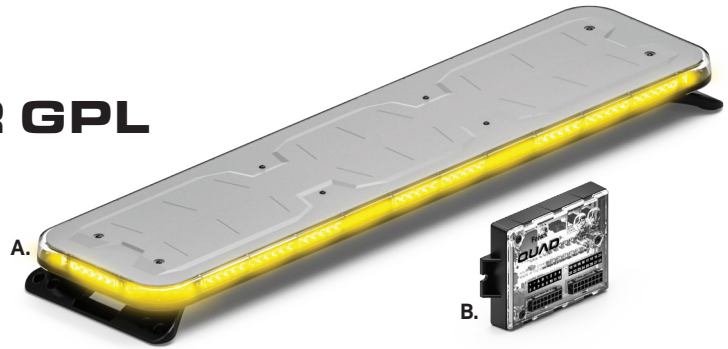

FUSION® AMBER GPL 49" LIGHTBAR

- A. Fusion® Amber GPL 49" Lightbar
- B. Quad Converter

PART NUMBER	DIMENSIONS	VOLTAGE	CURRENT DRAW	LED COLORS
A. FS-4918-A	1.6" x 11.8" x 49.2"	10-18 V DC	20 Amps	A
B. Q-0020	1" x 2.6" x 4.1"	10-18 V DC	1 Amp	

MOUNTING:

CERTIFICATIONS:

DESCRIPTION:

The Fusion Amber Series offers affordable, quality, American-made lighting products. The Fusion Amber products are 20% less money than the single color Fusion products, with all-amber color configurations.

- Available in Single Color Amber
- Packaged with Quad Converter providing extra programming modes
- Compatible with a 4200 Mini, 4200 DL, Typhoon and Feniex ONE Controller
- Integrated features & functions:
 - Front and Rear Flashing Modes
 - Arrow Directional Modes
 - Dim and Cut-off Modes
 - Cruise and Park Modes
- 156x single color led count
- 15 programmable flash patterns
- Field servicable
- 40° optical light spread for long-range visibility
- 15' cable length
- Standard hook-mount supports 30+ vehicle makes & models
- 31200 Lumens
- Cable length: 15'
- IP66 Weather-resistant

Military-grade Aluminum

Anti-yellowing & anti-cracking clear-coated polycarbonate Lens