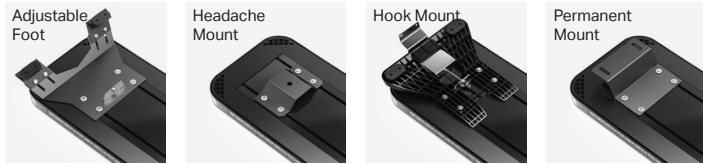

FUSION® AMBER GPL 49" LIGHTBAR

- A. Fusion® Amber GPL 49" Lightbar
- B. Quad Converter

PART NUMBER	DIMENSIONS	VOLTAGE	CURRENT DRAW	LED COLORS
A. FS-4918-A	1.6" x 11.8" x 49.2"	10-18 V DC	20 Amps	A
B. Q-0020	1" x 2.6" x 4.1"	10-18 V DC	1 Amp	

MOUNTING:

CERTIFICATIONS:

DESCRIPTION:

The Fusion Amber Series offers affordable, quality, American-made lighting products. The Fusion Amber products are 20% less money than the single color Fusion products, with all-amber color configurations.

- Available in Single Color Amber
- Packaged with Quad Converter providing extra programming modes
- Compatible with a 4200 Mini, 4200 DL, Typhoon and Feniex ONE Controller
- Integrated features & functions:
  - Front and Rear Flashing Modes
  - Arrow Directional Modes
  - Dim and Cut-off Modes
  - Cruise and Park Modes
- 156x single color led count
- 15 programmable flash patterns
- Field servicable
- 40° optical light spread for long-range visibility
- 15' cable length
- Standard hook-mount supports 30+ vehicle makes & models
- 31200 Lumens
- Cable length: 15'
- IP66 Weather-resistant

Military-grade Aluminum

Anti-yellowing & anti-cracking clear-coated polycarbonate Lens