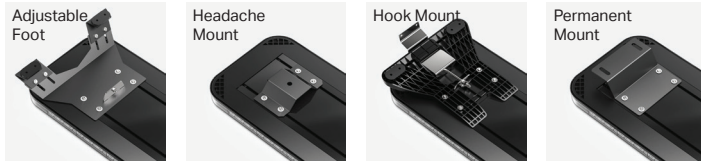

FUSION® AMBER GPL 44" LIGHTBAR

- A. Fusion® Amber GPL 44" Lightbar
- B. Quad Converter

PART NUMBER	DIMENSIONS	VOLTAGE	CURRENT DRAW	LED COLORS
A. FS-4420-A	1.6" x 11.8" x 44.5"	10-18 V DC	17 Amps	A
B. Q-0020	1" x 2.6" x 4.1"	10-18 V DC	1 Amp	

MOUNTING:

CERTIFICATIONS:

DESCRIPTION:

The Fusion Amber Series offers affordable, quality, American-made lighting products. The Fusion Amber products are 20% less money than the single color Fusion products, with all-amber color configurations.

- Available in Single Color Amber
- Packaged with Quad Converter providing extra programming modes
- Compatible with a 4200 Mini, 4200 DL, Typhoon and Feniex ONE Controller
- Integrated features & functions:
  - Front and Rear Flashing Modes
  - Arrow Directional Modes
  - Dim and Cut-off Modes
  - Cruise and Park Modes
- 132x single color led count
- 15 programmable flash patterns
- Field servicable
- 40° optical light spread for long-range visibility
- 15' cable length
- Standard hook-mount supports 30+ vehicle makes & models
- 26400 Lumens
- Cable length: 15'
- IP66 Weather-resistant

Military-grade Aluminum

Anti-yellowing & anti-cracking clear-coated polycarbonate Lens