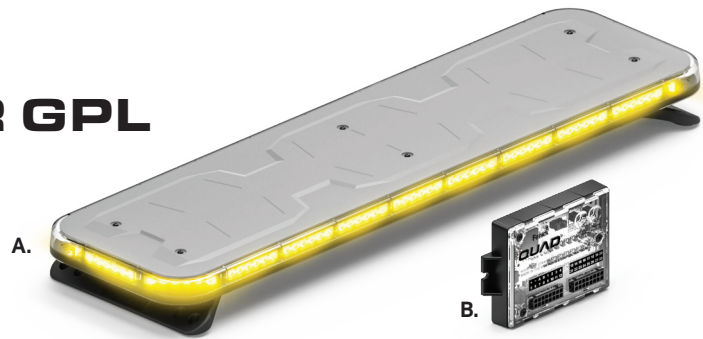

FUSION® AMBER GPL 44" LIGHTBAR

- A. Fusion® Amber GPL 44" Lightbar
- B. Quad Converter

PART NUMBER	DIMENSIONS	VOLTAGE	CURRENT DRAW	LED COLORS
A. FS-4420-A	1.6" x 11.8" x 44.5"	10-18 V DC	17 Amps	A
B. Q-0020	1" x 2.6" x 4.1"	10-18 V DC	1 Amp	

MOUNTING:

CERTIFICATIONS:

DESCRIPTION:

The Fusion Amber Series offers affordable, quality, American-made lighting products. The Fusion Amber products are 20% less money than the single color Fusion products, with all-amber color configurations.

- Available in Single Color Amber
- Packaged with Quad Converter providing extra programming modes
- Compatible with a 4200 Mini, 4200 DL, Typhoon and Feniex ONE Controller
- Integrated features & functions:
 - Front and Rear Flashing Modes
 - Arrow Directional Modes
 - Dim and Cut-off Modes
 - Cruise and Park Modes
- 132x single color led count
- 15 programmable flash patterns
- Field servicable
- 40° optical light spread for long-range visibility
- 15' cable length
- Standard hook-mount supports 30+ vehicle makes & models
- 26400 Lumens
- Cable length: 15'
- IP66 Weather-resistant

Military-grade Aluminum

Anti-yellowing & anti-cracking clear-coated polycarbonate Lens