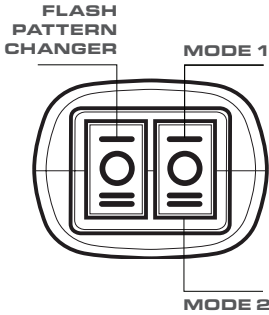

▲ WIRING DIAGRAM

▲ SPECIFICATIONS

Warranty	5 years

Voltage	10-18 Volts DC

Current Draw	10 Amps