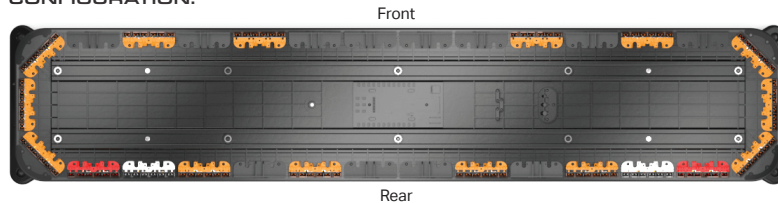

FUSION® AMBER TOW 60" LIGHTBAR

A. Fusion® Tow 60" Lightbar

PART NUMBER	DIMENSIONS	VOLTAGE	CURRENT DRAW	LED COLORS
A. FS-0320-A	1.6" x 11.8" x 59.8"	10-18 V DC	14 Amps	A

MOUNTING:

CONFIGURATION:

CERTIFICATIONS:

- Available in Single Color Amber
- Compatible with a 4200 Mini, 4200 DL, Typhoon and Feniex ONE Controller
- Integrated features & functions:
 - Stop, Turn & Tail
 - Worklight
- 108x single color led count
- 15 programmable flash patterns
- Field servicable
- 40° optical light spread for long-range visibility
- 15' cable length
- Standard hook-mount supports 30+ vehicle makes & models
- 21600 Lumens
- IP66 Weather-resistant

Military-grade Aluminum

Anti-yellowing & anti-cracking clear-coated polycarbonate Lens