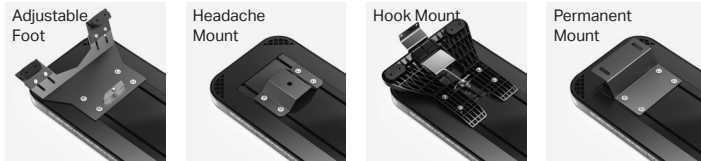

FUSION® AMBER TOW 60" LIGHTBAR

A. Fusion® Tow 60" Lightbar

PART NUMBER	DIMENSIONS	VOLTAGE	CURRENT DRAW	LED COLORS
A. FS-0320-A	1.6" x 11.8" x 59.8"	10-18 V DC	14 Amps	A

MOUNTING:

CONFIGURATION:

CERTIFICATIONS:

- Available in Single Color Amber
- Compatible with a 4200 Mini, 4200 DL, Typhoon and Feniex ONE Controller
- Integrated features & functions:
 - Stop, Turn & Tail
 - Worklight
- 108x single color led count
- 15 programmable flash patterns
- Field servicable
- 40° optical light spread for long-range visibility
- 15' cable length
- Standard hook-mount supports 30+ vehicle makes & models
- 21600 Lumens
- IP66 Weather-resistant