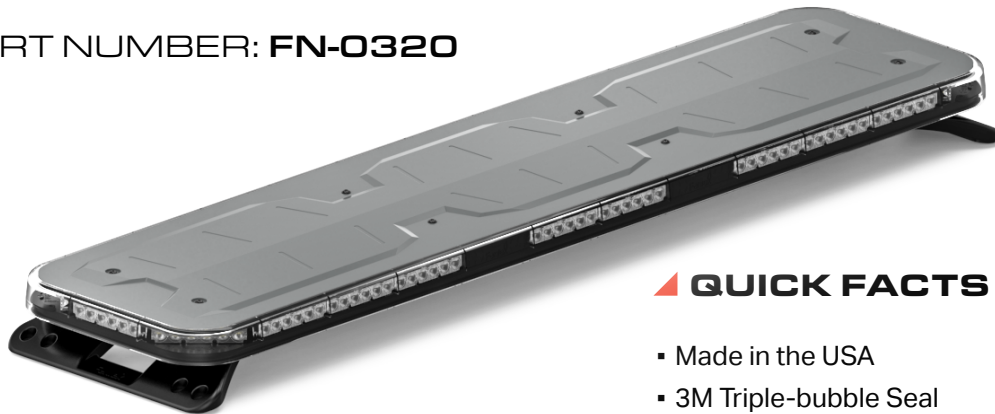

FUSION 60" TOW LIGHTBAR

PART NUMBER: FN-0320

KEY FEATURES

- 360° unobstructed lighting
- 40° light spread optics
- Single color
- 16 flash patterns
- 2 programmable modes
- Stop/Tail/Turn

WIRING DIAGRAM

Wire:	Function:
Red	12V+ Positive
Black	12V- Ground
Brown	Mode 1
Green	Mode 2, Overrides Mode 1
Yellow	Work Light/Pattern Changer
White	Tail Lights
Blue	Left Brake Light
Gray	Right Brake Light

QUICK FACTS

- Made in the USA
- 3M Triple-bubble Seal
- 10' Cable Harness
- Easy Field Serviceability
- Clear-coated polycarbonate lens: *Anti-cracking & Anti-yellowing*
- 4 Mounting Options:

SPECIFICATIONS

Dimensions	1.6" x 11.8" x 59.5"
Warranty	5 years
Voltage	10-18 Volts DC
Current Draw	21 Amps

CONFIGURATION