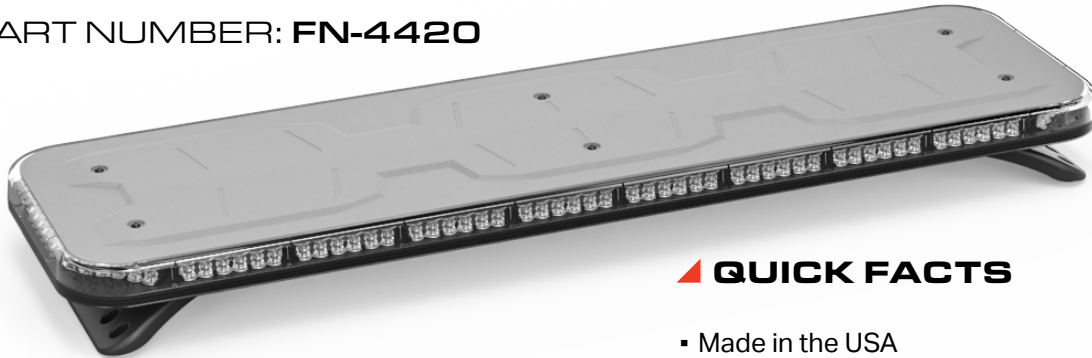

FUSION 44" LIGHTBAR

PART NUMBER: FN-4420

KEY FEATURES

- 360° unobstructed lighting
- 180° or 40° light spread optic available
- Single Color: 16 flash patterns
- Dual Color: 48 flash patterns
- Available Colors:
R, B, A, W, G, RW, BW, AW, AR, AB, RB
- Rugged, weather-resistant enclosure
- Capabilities:
 - 3 programmable modes
 - Rear Directional
 - Dimming
 - Front and rear cutoff
 - Cruise mode
 - Takedown
 - Alley and work light
 - Flood mode for dual color
 - Optional stop/tail/turn

QUICK FACTS

- Made in the USA
- Available in Single or Dual Color
- 3M Triple-bubble Seal
- 15' Cable Harness
- Easy Field Serviceability
- Clear-coated polycarbonate lens:
Anti-cracking & Anti-yellowing
- 4 Mounting Options:

SPECIFICATIONS

Dimensions	1.8" x 12.1" x 44.5"
Warranty	5 years

Voltage	10-18 Volts DC
Current Draw	15 Amps

WIRING DIAGRAM

Wire:	Function:
Red	12V+ Positive
Black	12V- Ground