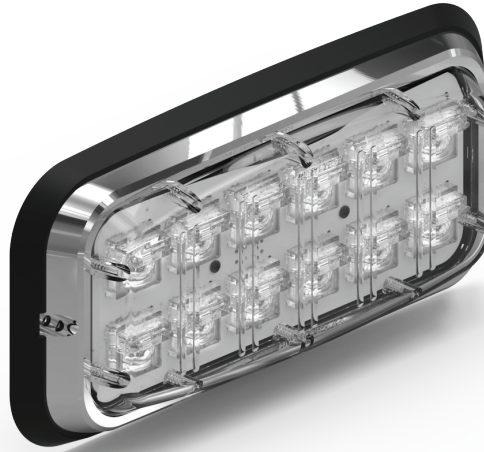

# DOWN LUX 7X3 LIGHT

A. Down Lux 7x3

A.

PART NUMBER	DIMENSIONS	VOLTAGE	CURRENT DRAW	LED COLORS
A. D-3700	3.75" x 8" x 1"	10-18 V DC	1 Amp	W

### MOUNTING:

Built-in bracket

Bezel Mount

### DESCRIPTION:

Choose the Down Lux™ Series for the industry's boldest, most intense scene lighting in an ultra-compact, slim design. The Down Lux features unique 50° optics with a downward projection, providing powerful visibility for any emergency scene. Available in white with a clear lens the Down Lux is the perfect led scene light for any firetruck, ambulance, or command vehicle in your fleet. The Down Lux meets or exceeds NFPA and KKK ambulance specifications.

- Available modes:
  - Flood mode
- Front or rear mounting options available
- Purchase includes 6x4 Down Lux, 4 # 6-32 x 3/16" screws, 2x back bracket mounts, 2x #10-24 x 1" bolts, 2x #6 x .5" screws, 2x hex nuts, 2x #10 flat washers
- 12x led count
- 180° light spread
- 9" cable harness
- Mounting hardware provided