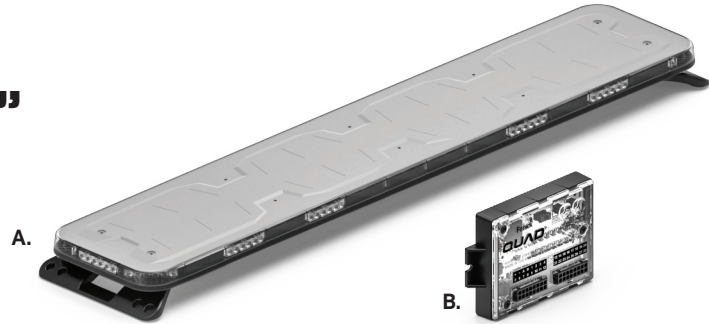

# FUSION TOW 60" LIGHTBAR

A. Fusion Tow 60" Lightbar  
B. Quad Converter

PART NUMBER	DIMENSIONS	VOLTAGE	CURRENT DRAW	LED COLORS
A. FS-0320	1.6" x 11.8" x 59.8"	10-18 V DC	10 Amps	R W A
B. Q-0020	1" x 2.6" x 4.1"	10-18 V DC	1 Amp	

### MOUNTING:

### DESCRIPTION:

The Feniex Fusion-S is the next evolution of the Fusion series. It is the world's brightest and most competitively priced emergency warning line. User configurable in red, blue, amber, white, and green, the Fusion-S offers the user a new and improved 40-degree optic that is 60% brighter than the previous Fusion family. No lighting line can compare to the brightness and light performance of the Fusion-S series.

- Available in Single Colors: R, B, A, W, G
- 4 programmable priority flashing modes
- Syncs with T3, Cannon, Under Mirror Puck and QSM
- Multiple programmable modes:
  - Flood modes
  - Stop, tail & turn signal patterns
  - Cruise mode patterns
  - Traffic advisor modes
  - Cut-off modes
  - California Red option
  - Dim modes
- 108x single color led count
- 15 programmable flash patterns
- Field servicable
- 40° optical light spread for long-range visibility
- 15' cable length
- Packaged with Quad Converter providing 28 programmable modes
- Standard hook-mount supports 30+ vehicle makes & models