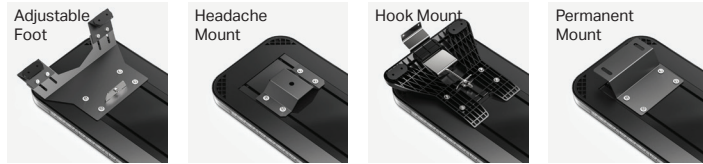

FUSION TOW 60" LIGHTBAR

A. Fusion Tow 60" Lightbar
B. Quad Converter

PART NUMBER	DIMENSIONS	VOLTAGE	CURRENT DRAW	LED COLORS
A. FS-0320	1.6" x 11.8" x 59.8"	10-18 V DC	10 Amps	R W A
B. Q-0020	1" x 2.6" x 4.1"	10-18 V DC	1 Amp	

MOUNTING:

CONFIGURATION:

CERTIFICATIONS:

DESCRIPTION:

The Feniex Fusion-S is the next evolution of the Fusion series. It is the world's brightest and most competitively priced emergency warning line. User configurable in red, blue, amber, white, and green, the Fusion-S offers the user a new and improved 40-degree optic that is 60% brighter than the previous Fusion family. No lighting line can compare to the brightness and light performance of the Fusion-S series.

- Available in Single Colors: R, B, A, W, G
- 4 programmable priority flashing modes
- Syncs with T3, Cannon, Under Mirror Puck and QSM
- Multiple programmable modes:
  - Flood modes
  - Stop, tail & turn signal patterns
  - Cruise mode patterns
  - Traffic advisor modes
  - Cut-off modes
  - California Red option
  - Dim modes
- 108x single color led count
- 15 programmable flash patterns
- Field servicable
- 40° optical light spread for long-range visibility
- 15' cable length
- Packaged with Quad Converter providing 28 programmable modes
- Standard hook-mount supports 30+ vehicle makes & models