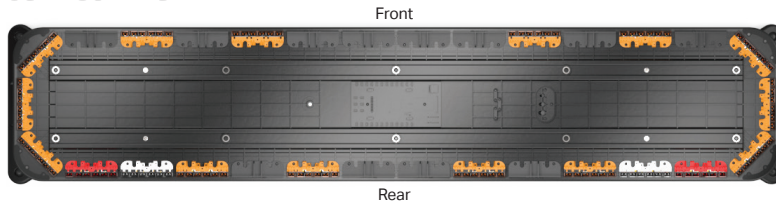

CONFIGURATION: