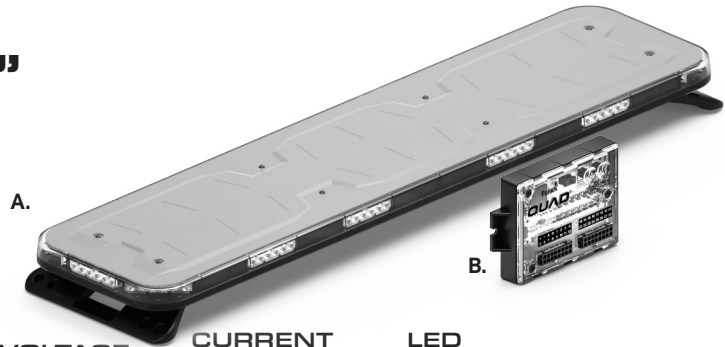

FUSION TOW 49" LIGHTBAR

A. Fusion Tow 49" Lightbar
B. Quad Converter

PART NUMBER	DIMENSIONS	VOLTAGE	CURRENT DRAW	LED COLORS
A. FS-0220	1.6" x 11.8" x 49.2"	10-18 V DC	9 Amps	R W A
B. Q-0020	1" x 2.6" x 4.1"	10-18 V DC	1 Amp	

MOUNTING:

CONFIGURATION:

CERTIFICATIONS:

DESCRIPTION:

The Feniex Fusion-S is the next evolution of the Fusion series. It is the world's brightest and most competitively priced emergency warning line. User configurable in red, blue, amber, white, and green, the Fusion-S offers the user a new and improved 40-degree optic that is 60% brighter than the previous Fusion family. No lighting line can compare to the brightness and light performance of the Fusion-S series.

- Available in Single Colors: R, B, A, W, G
- 4 programmable priority flashing modes
- Syncs with T3, Cannon, Under Mirror Puck and QSM
- Multiple programmable modes:
 - Flood modes
 - Stop, tail & turn signal patterns
 - Cruise mode patterns
 - Traffic advisor modes
 - Cut-off modes
 - California Red option
 - Dim modes
- 108x single color led count
- 15 programmable flash patterns
- Field servicable
- 40° optical light spread for long-range visibility
- 15' cable length
- Packaged with Quad Converter providing 28 programmable modes
- Standard hook-mount supports 30+ vehicle makes & models