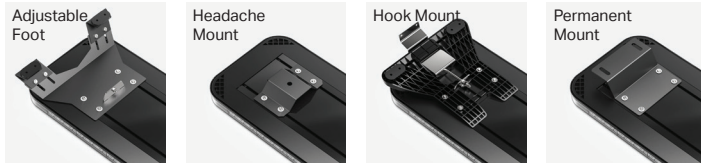

FUSION TOW 49" LIGHTBAR

A. Fusion Tow 49" Lightbar
B. Quad Converter

PART NUMBER	DIMENSIONS	VOLTAGE	CURRENT DRAW	LED COLORS
A. FS-0220	1.6" x 11.8" x 49.2"	10-18 V DC	9 Amps	R W A
B. Q-0020	1" x 2.6" x 4.1"	10-18 V DC	1 Amp	

MOUNTING:

CONFIGURATION:

CERTIFICATIONS:

DESCRIPTION:

The Feniex Fusion-S is the next evolution of the Fusion series. It is the world's brightest and most competitively priced emergency warning line. User configurable in red, blue, amber, white, and green, the Fusion-S offers the user a new and improved 40-degree optic that is 60% brighter than the previous Fusion family. No lighting line can compare to the brightness and light performance of the Fusion-S series.

- Available in Single Colors: R, B, A, W, G
- 4 programmable priority flashing modes
- Syncs with T3, Cannon, Under Mirror Puck and QSM
- Multiple programmable modes:
 - Flood modes
 - Stop, tail & turn signal patterns
 - Cruise mode patterns
 - Traffic advisor modes
 - Cut-off modes
 - California Red option
 - Dim modes
- 108x single color led count
- 15 programmable flash patterns
- Field servicable
- 40° optical light spread for long-range visibility
- 15' cable length
- Packaged with Quad Converter providing 28 programmable modes
- Standard hook-mount supports 30+ vehicle makes & models