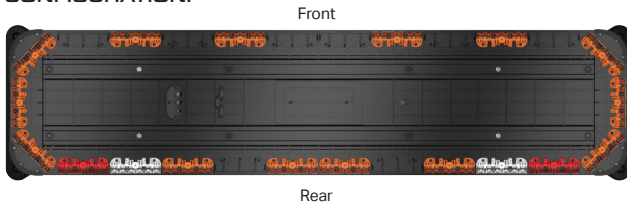

FUSION TOW 49" LIGHTBAR

A. Fusion Tow 49" Lightbar
B. Quad Converter

PART NUMBER	DIMENSIONS	VOLTAGE	CURRENT DRAW	LED COLORS
A. FS-0220	1.6" x 11.8" x 49.2"	10-18 V DC	9 Amps	R W A
B. Q-0020	1" x 2.6" x 4.1"	10-18 V DC	1 Amp	

MOUNTING:

CONFIGURATION:

CERTIFICATIONS:

DESCRIPTION:

The Feniex Fusion-S is the next evolution of the Fusion series. It is the world's brightest and most competitively priced emergency warning line. User configurable in red, blue, amber, white, and green, the Fusion-S offers the user a new and improved 40-degree optic that is 60% brighter than the previous Fusion family. No lighting line can compare to the brightness and light performance of the Fusion-S series.

- Available in Single Colors: R, B, A, W, G
- 4 programmable priority flashing modes
- Syncs with T3, Cannon, Under Mirror Puck and QSM
- Multiple programmable modes:
 - Flood modes
 - Stop, tail & turn signal patterns
 - Cruise mode patterns
 - Traffic advisor modes
 - Cut-off modes
 - California Red option
 - Dim modes
- 108x single color led count
- 15 programmable flash patterns
- Field servicable
- 40° optical light spread for long-range visibility
- 15' cable length
- Packaged with Quad Converter providing 28 programmable modes
- Standard hook-mount supports 30+ vehicle makes & models