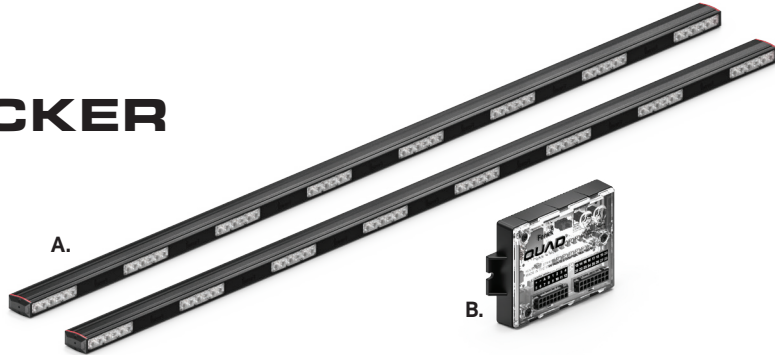

FUSION-S ROCKER PANELS

- A. Fusion-S Rocker Panels
- B. Quad Converter

PART NUMBER	DIMENSIONS	VOLTAGE	CURRENT DRAW	LED COLORS
A. FS-8816	1.22" x 64" x 2.25"	10-18 V DC	12 Amps	R B A W G
B. Q-0020	1" x 2.6" x 4.1"	10-18 V DC	1 Amp	

MOUNTING:

CERTIFICATIONS:

DESCRIPTION:

The Feniex Fusion-S is the next evolution of the Fusion series. It is the world's brightest and most competitively priced emergency warning line. User configurable in red, blue, amber, white, and green, the Fusion-S offers the user a new and improved 40-degree optic that is 60% brighter than the previous Fusion family. No lighting line can compare to the brightness and light performance of the Fusion-S series.

- Available in Single Colors: R, B, A, W, G
- 4 programmable priority flashing modes
- Syncs with T3, Cannon, Under Mirror Puck and QSM
- Multiple programmable modes:
 - Flood modes
 - Stop, tail & turn signal patterns
 - Cruise mode patterns
 - Traffic advisor modes
 - Cut-off modes
 - California Red option
 - Dim modes
- 96x single color led count
- 15 programmable flash patterns
- Field servicable
- 40° optical light spread for long-range visibility
- 10' cable length
- Sold in sets of 2

Fusion-S Converter Wires

Military-grade Aluminum

Anti-yellowing & anti-cracking clear-coated polycarbonate Lens