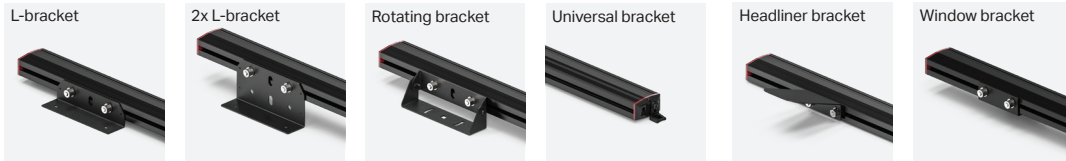

FUSION-S ROCKER PANELS

- A. Fusion-S Rocker Panels
- B. Quad Converter

PART NUMBER	DIMENSIONS	VOLTAGE	CURRENT DRAW	LED COLORS
A. FS-8816	1.22" x 64" x 2.25"	10-18 V DC	12 Amps	R B A W G
B. Q-0020	1" x 2.6" x 4.1"	10-18 V DC	1 Amp	

MOUNTING:

CERTIFICATIONS:

DESCRIPTION:

The Feniex Fusion-S is the next evolution of the Fusion series. It is the world's brightest and most competitively priced emergency warning line. User configurable in red, blue, amber, white, and green, the Fusion-S offers the user a new and improved 40-degree optic that is 60% brighter than the previous Fusion family. No lighting line can compare to the brightness and light performance of the Fusion-S series.

- Available in Single Colors: R, B, A, W, G
- 4 programmable priority flashing modes
- Syncs with T3, Cannon, Under Mirror Puck and QSM
- Multiple programmable modes:
 - Flood modes
 - Stop, tail & turn signal patterns
 - Cruise mode patterns
 - Traffic advisor modes
 - Cut-off modes
 - California Red option
 - Dim modes
- 96x single color led count
- 15 programmable flash patterns
- Field servicable
- 40° optical light spread for long-range visibility
- 10' cable length
- Sold in sets of 2

Fusion-S Converter Wires

Military-grade Aluminum

Anti-yellowing & anti-cracking clear-coated polycarbonate Lens