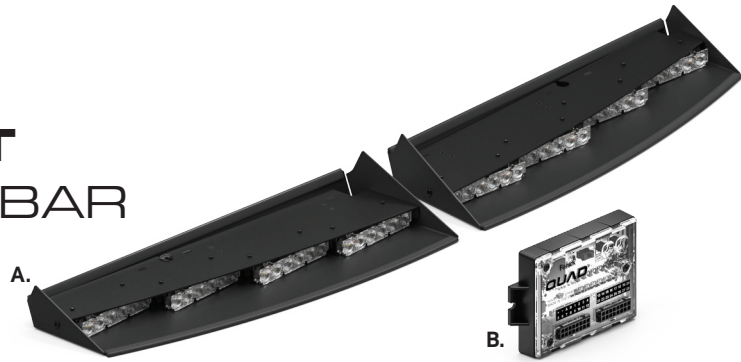

FUSION FRONT INTERIOR LIGHTBAR

A. Fusion Front Lightbar
B. Quad Converter

PART NUMBER	DIMENSIONS	VOLTAGE	CURRENT DRAW	LED COLORS
A. FS-****	1.3" x 2.25" x 42.5"	10-18 V DC	6 Amps	R B A W G
B. Q-0020	1" x 2.6" x 4.1"	10-18 V DC	1 Amp	

CERTIFICATIONS:

DESCRIPTION:

The Feniex Fusion-S is the next evolution of the Fusion series. It is the world's brightest and most competitively priced emergency warning line. User configurable in red, blue, white, and green, the Fusion-S offers the user a new and improved 40-degree optic that is 60% brighter than the previous Fusion family. No lighting line can compare to the brightness and light performance of the Fusion-S series.

- Available in Single Colors: R, B, A, W, G
- 4 programmable priority flashing modes
- Syncs with T3, Cannon, Under Mirror Puck and QSM
- Multiple programmable modes:
 - Flood modes
 - Stop, tail & turn signal patterns
 - Cruise mode patterns
 - Traffic advisor modes
 - Cut-off modes
 - California Red option
 - Dim modes
- 48x single color led count
- 15 programmable flash patterns
- Field servicable
- 40° optical light spread for long-range visibility
- 10' cable length

Fusion-S Converter Wires

Military-grade Aluminum

Anti-yellowing & anti-cracking clear-coated polycarbonate Lens