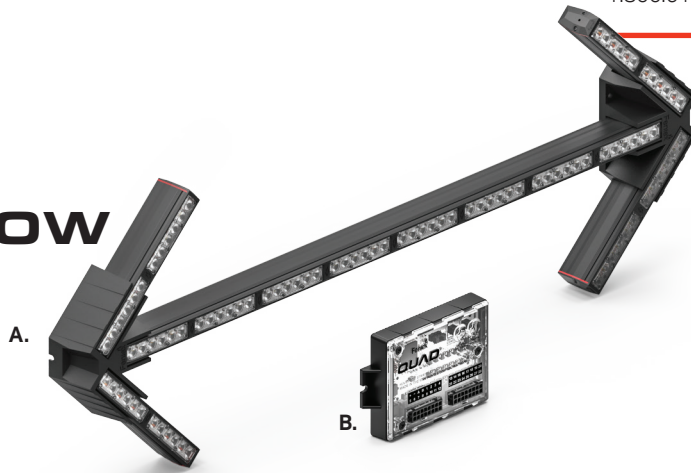

FUSION ARROW LIGHTSTICK

A. Fusion Arrow Board
B. Quad Converter

PART NUMBER	DIMENSIONS	VOLTAGE	CURRENT DRAW	LED COLORS
A. FN-1016S	1.3" x 2.25" x 42.5"	10-18 V DC	8 Amps	R B A W G
B. Q-0020	1" x 2.6" x 4.1"	10-18 V DC	1 Amp	

MOUNTING:

Built-in bracket

CERTIFICATIONS:

DESCRIPTION:

The Fenix Fusion-S is the next evolution of the Fusion series. It is the world's brightest and most competitively priced emergency warning line. User configurable in red, blue, amber, white, and green, the Fusion-S offers the user a new and improved 40-degree optic that is 60% brighter than the previous Fusion family. No lighting line can compare to the brightness and light performance of the Fusion-S series.

- Available in Single Colors: R, B, A, W, G
- 4 programmable priority flashing modes
- Syncs with T3, Cannon, Under Mirror Puck and QSM
- Multiple programmable modes:
 - Flood modes
 - Stop, tail & turn signal patterns
 - Cruise mode patterns
 - Traffic advisor modes
 - Cut-off modes
 - California Red option
 - Dim modes
- 96x single color led count
- 15 programmable flash patterns
- Field servicable
- 40° optical light spread for long-range visibility
- 10' cable length

Fusion-S Converter Wires

Military-grade Aluminum

Anti-yellowing & anti-cracking clear-coated polycarbonate Lens