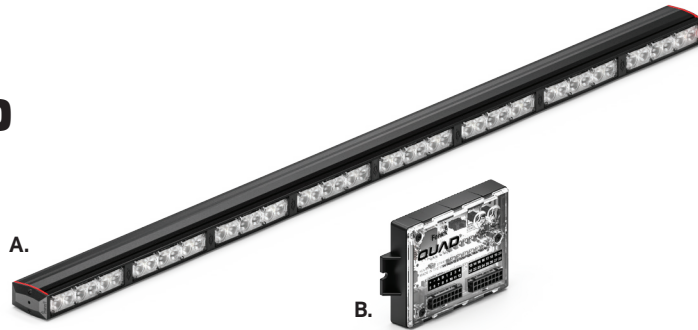

# FUSION-S 800 LIGHTSTICK

- A. Fusion-S 800 Lightstick
- B. Quad Converter

PART NUMBER	DIMENSIONS	VOLTAGE	CURRENT DRAW	LED COLORS
A. FN-0616	1.22" x 37.46" x 2.25"	10-18 V DC	6 Amps	R B A W G
B. Q-0020	1" x 2.6" x 4.1"	10-18 V DC	1 Amp	

**MOUNTING:**

**CERTIFICATIONS:**

**DESCRIPTION:**

The Feniex Fusion-S is the next evolution of the Fusion series. It is the world's brightest and most competitively priced emergency warning line. User configurable in red, blue, amber, white, and green, the Fusion-S offers the user a new and improved 40-degree optic that is 60% brighter than the previous Fusion family. No lighting line can compare to the brightness and light performance of the Fusion-S series.

- Available in Single Colors: R, B, A, W, G
- 4 programmable priority flashing modes
- Syncs with T3, Cannon, Under Mirror Puck and QSM
- Multiple programmable modes:
  - Flood modes
  - Stop, tail & turn signal patterns
  - Cruise mode patterns
  - Traffic advisor modes
  - Cut-off modes
  - California Red option
  - Dim modes
- 48x single color led count
- 15 programmable flash patterns
- Field servicable
- 40° optical light spread for long-range visibility
- 10' cable length

Fusion-S Converter Wires

Military-grade Aluminum

Anti-yellowing & anti-cracking clear-coated polycarbonate Lens