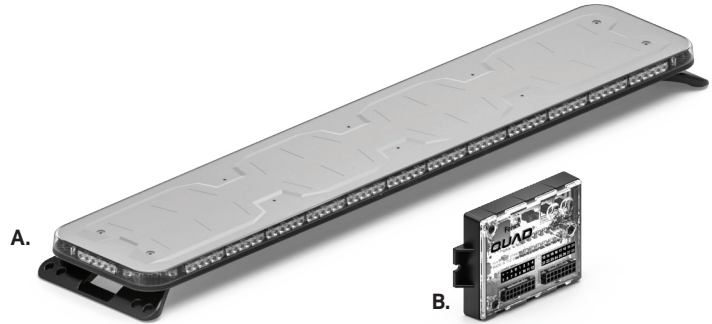

# FUSION GPL 60" LIGHTBAR

A. Fusion GPL 60" Lightbar  
B. Quad Converter

PART NUMBER	DIMENSIONS	VOLTAGE	CURRENT DRAW	LED COLORS
A. FS-6019	1.6" x 11.8" x 59.8"	10-18 V DC	16 Amps	R B A W G
B. Q-0020	1" x 2.6" x 4.1"	10-18 V DC	1 Amp	

**MOUNTING:**

**CERTIFICATIONS:**

**DESCRIPTION:**

The Feniex Fusion-S is the next evolution of the Fusion series. It is the world's brightest and most competitively priced emergency warning line. User configurable in red, blue, amber, white, and green, the Fusion-S offers the user a new and improved 40-degree optic that is 60% brighter than the previous Fusion family. No lighting line can compare to the brightness and light performance of the Fusion-S series.

- Available in Single Colors: R, B, A, W, G
- 4 programmable priority flashing modes
- Syncs with T3, Cannon, Under Mirror Puck and QSM
- Multiple programmable modes:
  - Flood modes
  - Stop, tail & turn signal patterns
  - Cruise mode patterns
  - Traffic advisor modes
  - Cut-off modes
  - California Red option
  - Dim modes
- 180x single color led count
- 15 programmable flash patterns
- Field servicable
- 40° optical light spread for long-range visibility
- 15' cable length
- Packaged with Quad Converter providing 28 programmable modes
- Standard hook-mount supports 30+ vehicle makes & models

Fusion-S Converter Wires

Military-grade Aluminum

Anti-yellowing & anti-cracking clear-coated polycarbonate Lens