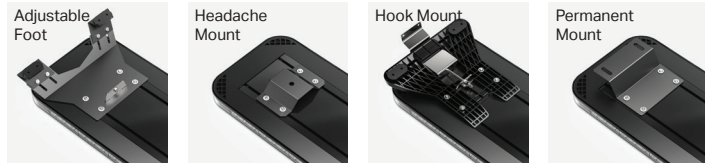

# FUSION GPL 60" LIGHTBAR

A. Fusion GPL 60" Lightbar  
B. Quad Converter

PART NUMBER	DIMENSIONS	VOLTAGE	CURRENT DRAW	LED COLORS
A. FS-6019	1.6" x 11.8" x 59.8"	10-18 V DC	16 Amps	R B A W G
B. Q-0020	1" x 2.6" x 4.1"	10-18 V DC	1 Amp	

**MOUNTING:**

**CERTIFICATIONS:**

**DESCRIPTION:**

The Feniex Fusion-S is the next evolution of the Fusion series. It is the world's brightest and most competitively priced emergency warning line. User configurable in red, blue, amber, white, and green, the Fusion-S offers the user a new and improved 40-degree optic that is 60% brighter than the previous Fusion family. No lighting line can compare to the brightness and light performance of the Fusion-S series.

- Available in Single Colors: R, B, A, W, G
- 4 programmable priority flashing modes
- Syncs with T3, Cannon, Under Mirror Puck and QSM
- Multiple programmable modes:
  - Flood modes
  - Stop, tail & turn signal patterns
  - Cruise mode patterns
  - Traffic advisor modes
  - Cut-off modes
  - California Red option
  - Dim modes
- 180x single color led count
- 15 programmable flash patterns
- Field servicable
- 40° optical light spread for long-range visibility
- 15' cable length
- Packaged with Quad Converter providing 28 programmable modes
- Standard hook-mount supports 30+ vehicle makes & models