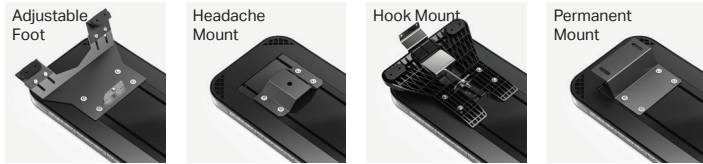

FUSION-S GPL 49" LIGHTBAR

A. Fusion-S GPL 49" Lightbar
B. Quad Converter

PART NUMBER	DIMENSIONS	VOLTAGE	CURRENT DRAW	LED COLORS
A. FS-4918	1.6" x 11.8" x 49.2"	10-18 V DC	15 Amps	R B A W G
B. Q-0020	1" x 2.6" x 4.1"	10-18 V DC	1 Amp	

MOUNTING:

CERTIFICATIONS:

DESCRIPTION:

The Feniex Fusion-S is the next evolution of the Fusion series. It is the world's brightest and most competitively priced emergency warning line. User configurable in red, blue, amber, white, and green, the Fusion-S offers the user a new and improved 40-degree optic that is 60% brighter than the previous Fusion family. No lighting line can compare to the brightness and light performance of the Fusion-S series.

- Available in Single Colors: R, B, A, W, G
- 4 programmable priority flashing modes
- Syncs with T3, Cannon, Under Mirror Puck and QSM
- Multiple programmable modes:
 - Flood modes
 - Stop, tail & turn signal patterns
 - Cruise mode patterns
 - Traffic advisor modes
 - Cut-off modes
 - California Red option
 - Dim modes
- 156x single color led count
- 15 programmable flash patterns
- Field servicable
- 40° optical light spread for long-range visibility
- 15' cable length
- Packaged with Quad Converter providing 28 programmable modes
- Standard hook-mount supports 30+ vehicle makes & models