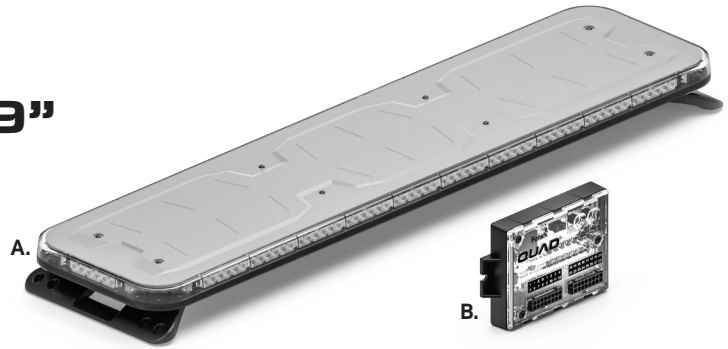

FUSION-S GPL 49" LIGHTBAR

A. Fusion-S GPL 49" Lightbar
B. Quad Converter

PART NUMBER	DIMENSIONS	VOLTAGE	CURRENT DRAW	LED COLORS
A. FS-4918	1.6" x 11.8" x 49.2"	10-18 V DC	15 Amps	R B A W G
B. Q-0020	1" x 2.6" x 4.1"	10-18 V DC	1 Amp	

MOUNTING:

CERTIFICATIONS:

DESCRIPTION:

The Feniex Fusion-S is the next evolution of the Fusion series. It is the world's brightest and most competitively priced emergency warning line. User configurable in red, blue, amber, white, and green, the Fusion-S offers the user a new and improved 40-degree optic that is 60% brighter than the previous Fusion family. No lighting line can compare to the brightness and light performance of the Fusion-S series.

- Available in Single Colors: R, B, A, W, G
- 4 programmable priority flashing modes
- Syncs with T3, Cannon, Under Mirror Puck and QSM
- Multiple programmable modes:
 - Flood modes
 - Stop, tail & turn signal patterns
 - Cruise mode patterns
 - Traffic advisor modes
 - Cut-off modes
 - California Red option
 - Dim modes
- 156x single color led count
- 15 programmable flash patterns
- Field servicable
- 40° optical light spread for long-range visibility
- 15' cable length
- Packaged with Quad Converter providing 28 programmable modes
- Standard hook-mount supports 30+ vehicle makes & models

Fusion-S Converter Wires

Military-grade Aluminum

Anti-yellowing & anti-cracking clear-coated polycarbonate Lens