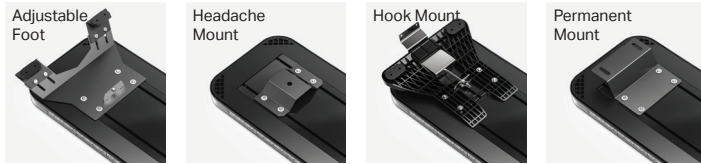

FUSION-S GPL 44" LIGHTBAR

A. Fusion-S GPL 44" Lightbar
B. Quad Converter

PART NUMBER	DIMENSIONS	VOLTAGE	CURRENT DRAW	LED COLORS
A. FS-4420	1.6" x 11.8" x 44.5"	10-18 V DC	14 Amps	R B A W G
B. Q-0020	1" x 2.6" x 4.1"	10-18 V DC	1 Amp	

MOUNTING:

CERTIFICATIONS:

DESCRIPTION:

The Feniex Fusion-S is the next evolution of the Fusion series. It is the world's brightest and most competitively priced emergency warning line. User configurable in red, blue, amber, white, and green, the Fusion-S offers the user a new and improved 40-degree optic that is 60% brighter than the previous Fusion family. No lighting line can compare to the brightness and light performance of the Fusion-S series.

- Available in Single Colors: R, B, A, W, G
- 4 programmable priority flashing modes
- Syncs with T3, Cannon, Under Mirror Puck and QSM
- Multiple programmable modes:
 - Flood modes
 - Stop, tail & turn signal patterns
 - Cruise mode patterns
 - Traffic advisor modes
 - Cut-off modes
 - California Red option
 - Dim modes
- 132x single color led count
- 15 programmable flash patterns
- Field servicable
- 40° optical light spread for long-range visibility
- 15' cable length
- Packaged with Quad Converter providing 28 programmable modes
- Standard hook-mount supports 30+ vehicle makes & models