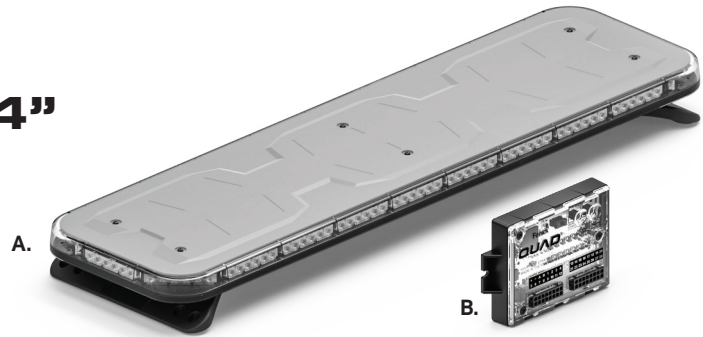

FUSION-S GPL 44" LIGHTBAR

A. Fusion-S GPL 44" Lightbar
B. Quad Converter

PART NUMBER	DIMENSIONS	VOLTAGE	CURRENT DRAW	LED COLORS
A. FS-4420	1.6" x 11.8" x 44.5"	10-18 V DC	14 Amps	R B A W G
B. Q-0020	1" x 2.6" x 4.1"	10-18 V DC	1 Amp	

MOUNTING:

CERTIFICATIONS:

DESCRIPTION:

The Feniex Fusion-S is the next evolution of the Fusion series. It is the world's brightest and most competitively priced emergency warning line. User configurable in red, blue, amber, white, and green, the Fusion-S offers the user a new and improved 40-degree optic that is 60% brighter than the previous Fusion family. No lighting line can compare to the brightness and light performance of the Fusion-S series.

- Available in Single Colors: R, B, A, W, G
- 4 programmable priority flashing modes
- Syncs with T3, Cannon, Under Mirror Puck and QSM
- Multiple programmable modes:
 - Flood modes
 - Stop, tail & turn signal patterns
 - Cruise mode patterns
 - Traffic advisor modes
 - Cut-off modes
 - California Red option
 - Dim modes
- 132x single color led count
- 15 programmable flash patterns
- Field servicable
- 40° optical light spread for long-range visibility
- 15' cable length
- Packaged with Quad Converter providing 28 programmable modes
- Standard hook-mount supports 30+ vehicle makes & models

Fusion-S Converter Wires

Military-grade Aluminum

Anti-yellowing & anti-cracking clear-coated polycarbonate Lens