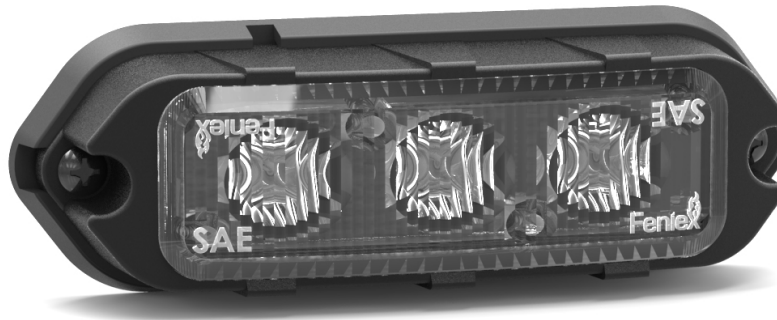

T3 SURFACE MOUNT

PART NUMBER: D-50015

KEY FEATURES:

- 40° degree light spread
- Available brake, tail and steady on patterns
- Available colors: R, A, B, W, G
- Integrated mounting bezel with rubber mounting protective pad
- 4 bracket options: Rotating, License Plate, Single L-Bracket, Double L-Bracket
- Rugged weather-resistant enclosure

QUICK FACTS:

- Made in the USA
- Certifications: SAE J595, SAE J1113-11, CT13
- Stands out as the brightest and most cost-effective option in the emergency warning industry
- Mount anywhere on vehicle
- 3x 4-Watt LEDs

SPECIFICATIONS:

Dimensions	1" W x 3.4" L x 1.05" H
Warranty	5 years
Cable Harness Length	10 inches

Voltage	12VDC
Current Draw	0.75 mA (fuse @125%)

WIRING DIAGRAM: