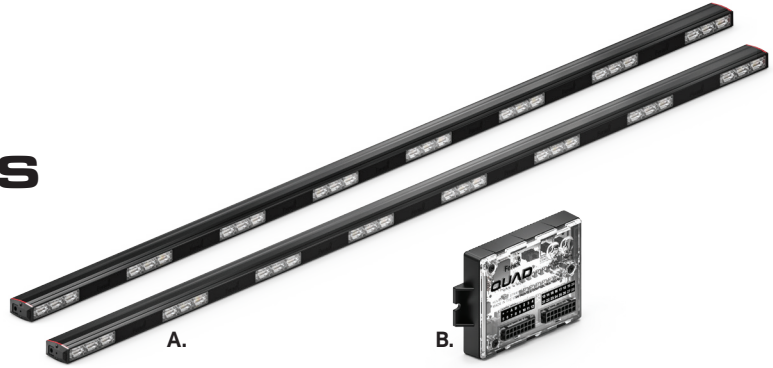

# QUAD ROCKERS LIGHTSTICK

A. Quad Rocker Panels  
B. Quad Converter

PART NUMBER	DIMENSIONS	VOLTAGE	CURRENT DRAW	LED COLORS
A. Q-8820	1.3" x 2.25" x 64.4"	10-18 V DC	12 Amps	R B A W
B. Q-0020	1" x 2.6" x 4.1"	10-18 V DC	1 Amp	

**MOUNTING:**

**CERTIFICATIONS:**

**DESCRIPTION:**

The Feniex Quad is the world's first 4-color emergency warning lighting line and the brightest in the industry. User programmable in red, blue, amber and white, the Quad offers endless customization while remaining competitively-priced. At Feniex Industries, we've seen the future. The future is one option for every first responder and construction site and one sku for every fleet manager. The future of safety comes in four colors and covers every application. The future is Quad.

- 15 programmable color settings: *single, dual, tri & quad*
- Programmable traffic advisor: *left, right and center-out*
- 4 programmable cut-off modes: *front, rear, driver and passenger*
- 15 programmable flash patterns
- 4 programmable cruise mode
- 3 programmable DOT functions: *stop, tail & turn*
- 3 programmable brightness levels: *10%, 50% & 100%*
- 4 programmable priority flashing modes
- Programmable California-red mode: 20 positions
- Built-in user programmable cut-off and flood modes
- 432x led count
- Purchase includes 2 Quad Rocker Panels, 2 bolts, 2 nuts and 2 washers
- 60° optical light spread
- 10' cable length
- Requires a Quad Converter. Not included with purchase

Military-grade Aluminum

Anti-yellowing & anti-cracking clear-coated polycarbonate Lens