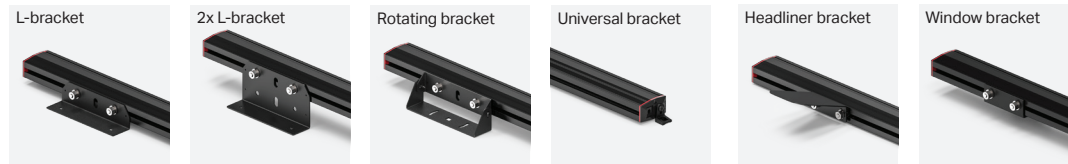

# QUAD ROCKERS LIGHTSTICK

A. Quad Rocker Panels  
B. Quad Converter

PART NUMBER	DIMENSIONS	VOLTAGE	CURRENT DRAW	LED COLORS
A. Q-8820	1.3" x 2.25" x 64.4"	10-18 V DC	12 Amps	R B A W
B. Q-0020	1" x 2.6" x 4.1"	10-18 V DC	1 Amp	

**MOUNTING:**

**CERTIFICATIONS:**

**DESCRIPTION:**

The Feniex Quad is the world's first 4-color emergency warning lighting line and the brightest in the industry. User programmable in red, blue, amber and white, the Quad offers endless customization while remaining competitively-priced. At Feniex Industries, we've seen the future. The future is one option for every first responder and construction site and one sku for every fleet manager. The future of safety comes in four colors and covers every application. The future is Quad.

- 15 programmable color settings: *single, dual, tri & quad*
- Programmable traffic advisor: *left, right and center-out*
- 4 programmable cut-off modes: *front, rear, driver and passenger*
- 15 programmable flash patterns
- 4 programmable cruise mode
- 3 programmable DOT functions: *stop, tail & turn*
- 3 programmable brightness levels: *10%, 50% & 100%*
- 4 programmable priority flashing modes
- Programmable California-red mode: 20 positions
- Built-in user programmable cut-off and flood modes
- 432x led count
- Purchase includes 2 Quad Rocker Panels, 2 bolts, 2 nuts and 2 washers
- 60° optical light spread
- 10' cable length
- Requires a Quad Converter. Not included with purchase

Military-grade Aluminum

Anti-yellowing & anti-cracking clear-coated polycarbonate Lens