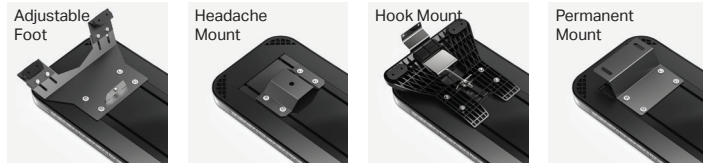

QUAD 44" LIGHTBAR

A. Quad 44 Lightbar
B. Quad Converter

PART NUMBER	DIMENSIONS	VOLTAGE	CURRENT DRAW	LED COLORS
A. Q-4420	1.6" x 11.8" x 44.5"	10-18 V DC	15 Amps	R B A W
B. Q-0020	1" x 2.6" x 4.1"	10-18 V DC	1 Amp	

MOUNTING:

CERTIFICATIONS:

DESCRIPTION:

The Feniex Quad is the world's first 4-color emergency warning lighting line and the brightest in the industry. User programmable in red, blue, amber and white, the Quad offers endless customization while remaining competitively-priced. At Feniex Industries, we've seen the future. The future is one option for every first responder and construction site and one sku for every fleet manager. The future of safety comes in four colors and covers every application. The future is Quad.

- 15 programmable color settings: *single, dual, tri & quad*
- 15 color programmable rear traffic advisors
- 4 programmable cut-off modes: *front, rear, driver and passenger*
- 15 programmable flash patterns for front and rear flashing
- 4 programmable cruise modes: *driver & passenger*
- 3 programmable DOT functions: *stop, tail & turn*
- 3 programmable brightness levels: *10%, 50% & 100%*
- 4 programmable priority flashing modes: *front & rear*
- Programmable California-red mode: 20 positions
- 528x led count
- Waterproof 3M triple-bubble seal
- Purchase includes Quad Converter
- Field servicable
- Anti-cracking and Anti-yellowing clear-coated polycarbonate lens
- Hook mounts supports 30+ vehicles
- 60° optical light spread

Military-grade Aluminum

Anti-yellowing & anti-cracking clear-coated polycarbonate Lens