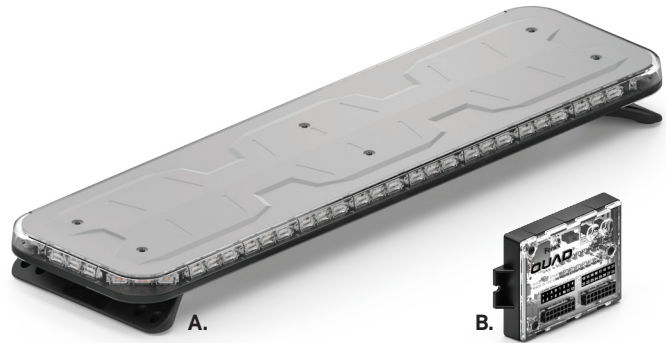

# QUAD 44" LIGHTBAR

A. Quad 44 Lightbar  
B. Quad Converter

PART NUMBER	DIMENSIONS	VOLTAGE	CURRENT DRAW	LED COLORS
A. Q-4420	1.6" x 11.8" x 44.5"	10-18 V DC	15 Amps	R B A W
B. Q-0020	1" x 2.6" x 4.1"	10-18 V DC	1 Amp	

### MOUNTING:

### DESCRIPTION:

The Feniex Quad is the world's first 4-color emergency warning lighting line and the brightest in the industry. User programmable in red, blue, amber and white, the Quad offers endless customization while remaining competitively-priced. At Feniex Industries, we've seen the future. The future is one option for every first responder and construction site and one sku for every fleet manager. The future of safety comes in four colors and covers every application. The future is Quad.

- 15 programmable color settings: *single, dual, tri & quad*
- 15 color programmable rear traffic advisors
- 4 programmable cut-off modes: *front, rear, driver and passenger*
- 15 programmable flash patterns for front and rear flashing
- 4 programmable cruise modes: *driver & passenger*
- 3 programmable DOT functions: *stop, tail & turn*
- 3 programmable brightness levels: *10%, 50% & 100%*
- 4 programmable priority flashing modes: *front & rear*
- Programmable California-red mode: 20 positions
- 528x led count
- Waterproof 3M triple-bubble seal
- Purchase includes Quad Converter
- Field servicable
- Anti-cracking and Anti-yellowing clear-coated polycarbonate lens
- Hook mounts supports 30+ vehicles
- 60° optical light spread