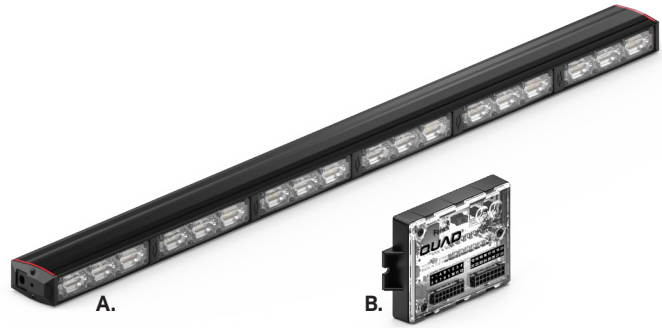

QUAD 600 LIGHTSTICK

A. Quad 600 Lightstick
B. Quad Converter

PART NUMBER	DIMENSIONS	VOLTAGE	CURRENT DRAW	LED COLORS
A. Q-0620	1.3" x 2.25" x 28.1"	10-18 V DC	5 Amps	R B A W
B. Q-0020	1" x 2.6" x 4.1"	10-18 V DC	1 Amp	

MOUNTING:

CERTIFICATIONS:

DESCRIPTION:

The Feniex Quad is the world's first 4-color emergency warning lighting line and the brightest in the industry. User programmable in red, blue, amber and white, the Quad offers endless customization while remaining competitively-priced. At Feniex Industries, we've seen the future. The future is one option for every first responder and construction site and one sku for every fleet manager. The future of safety comes in four colors and covers every application. The future is Quad.

- 15 programmable color settings: *single, dual, tri & quad*
- Programmable traffic advisor: *left, right and center-out*
- 4 programmable cut-off modes: *front, rear, driver and passenger*
- 15 programmable flash patterns
- 4 programmable cruise mode
- 3 programmable DOT functions: *stop, tail & turn*
- 3 programmable brightness levels: *10%, 50% & 100%*
- 4 programmable priority flashing modes
- Programmable California-red mode: 20 positions
- Built-in user programmable cut-off and flood modes
- 144x led count
- Purchase includes Quad 600, 2 bolts, 2 nuts and 2 washers
- 60° optical light spread
- 10' cable length
- Requires a Quad Converter. Not included with purchase

Military-grade Aluminum

Anti-yellowing & anti-cracking clear-coated polycarbonate Lens