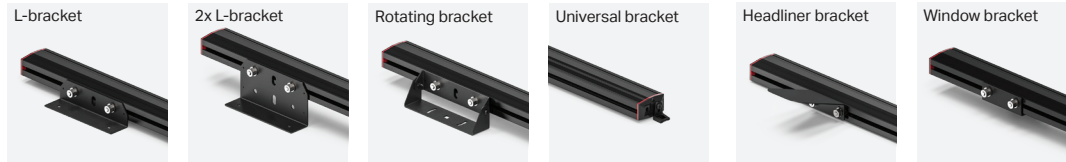

QUAD 600 LIGHTSTICK

A. Quad 600 Lightstick
B. Quad Converter

PART NUMBER	DIMENSIONS	VOLTAGE	CURRENT DRAW	LED COLORS
A. Q-0620	1.3" x 2.25" x 28.1"	10-18 V DC	5 Amps	R B A W
B. Q-0020	1" x 2.6" x 4.1"	10-18 V DC	1 Amp	

MOUNTING:

CERTIFICATIONS:

DESCRIPTION:

The Feniex Quad is the world's first 4-color emergency warning lighting line and the brightest in the industry. User programmable in red, blue, amber and white, the Quad offers endless customization while remaining competitively-priced. At Feniex Industries, we've seen the future. The future is one option for every first responder and construction site and one sku for every fleet manager. The future of safety comes in four colors and covers every application. The future is Quad.

- 15 programmable color settings: *single, dual, tri & quad*
- Programmable traffic advisor: *left, right and center-out*
- 4 programmable cut-off modes: *front, rear, driver and passenger*
- 15 programmable flash patterns
- 4 programmable cruise mode
- 3 programmable DOT functions: *stop, tail & turn*
- 3 programmable brightness levels: *10%, 50% & 100%*
- 4 programmable priority flashing modes
- Programmable California-red mode: 20 positions
- Built-in user programmable cut-off and flood modes
- 144x led count
- Purchase includes Quad 600, 2 bolts, 2 nuts and 2 washers
- 60° optical light spread
- 10' cable length
- Requires a Quad Converter. Not included with purchase

Military-grade Aluminum

Anti-yellowing & anti-cracking clear-coated polycarbonate Lens