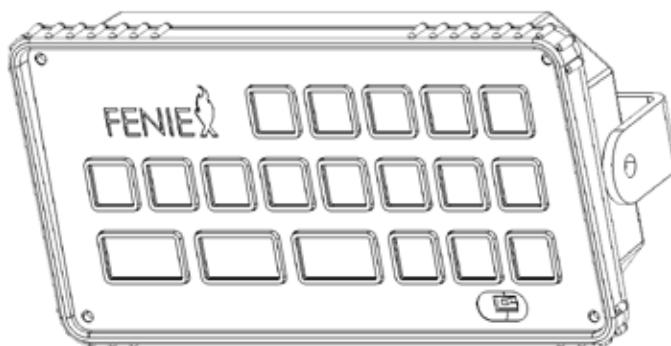

Fenix[®]

INNOVATION AT ITS BRIGHTEST

FALL 2010-SPRING 2011 PRICE LIST

Arrow Boards

Helios™

Helios 1000 includes: Single arrow board/Rear mount rotating brackets/Color: Amber/Dimensions: 24" L x 10" W x 1.75" H

D-99010A Helios 1000 249.99

Helios 2000 includes: Pair of Arrow Boards/ Rear mount rotating brackets/Color: Amber/Dimensions: 24" L x 10" W x 1.75" H

D-99010B Helios 2000 449.99

Beacons

Orion™

Orion 1500 includes: 1500 LM output/x6, 4-watt 5th generation LEDs/3 hole base mount brackets/Cig. plug/Color: R-B-Y-C-G/ 6" dia. base x 5" H